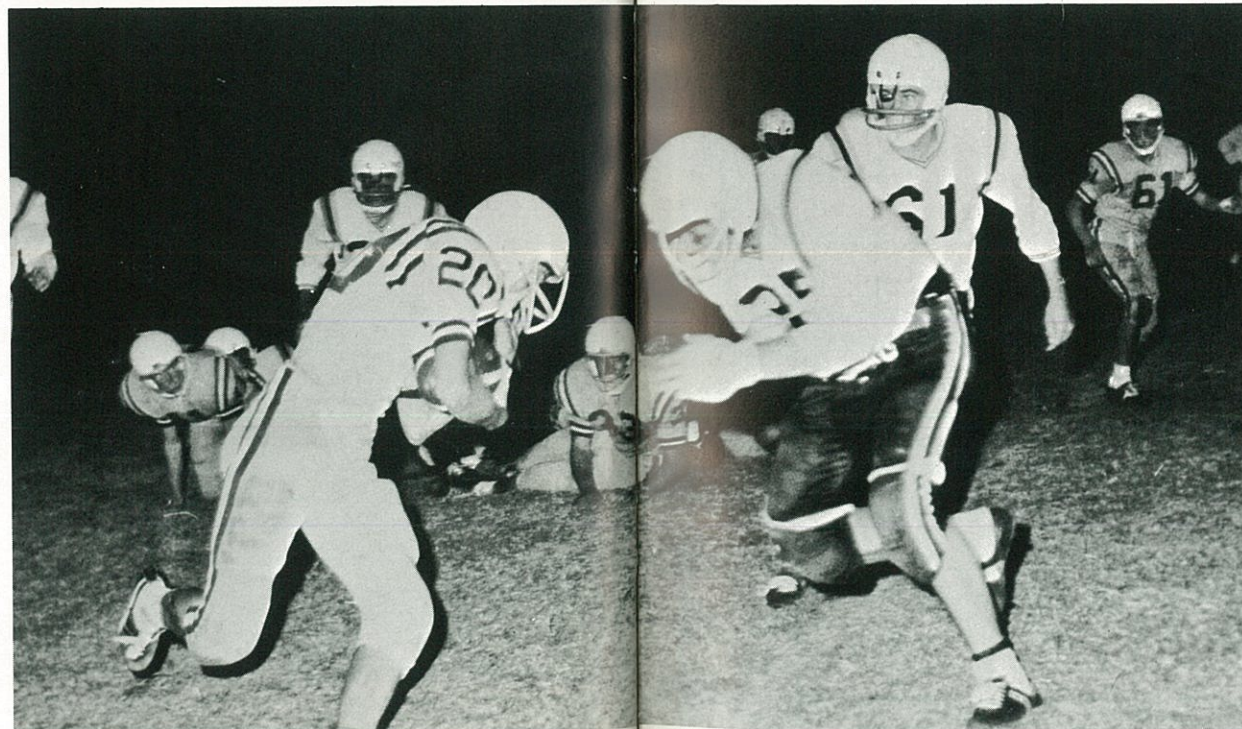

First row: James Cleveland, Mgr., Larry Cominsky, Johnny Bass, Melvin Williams, Edgar Stevens, James McKelroy, Ben Martinez, Butch Garcia, Sterling True, Mgr. Second row: Dewayne Patterson, Fred West, Allen Crabtree, Phil Hicks, Dale Tankersly, Larry Handlin, Terry Dailey, Wayne Holder, Doug Beeman. Third row: Coach Mays, Eddie Helms, Orval Hensley, Able Castro, George Coffee, John Stockton, Gregg Hammond, Don McGill, Joe Ben Maikell, Ronnie Saverance, Juan Martinez, Coach Griggs. Fourth row: Tommy Roberts, Tommy Aduddell, Reggie Horn, Dewayne Roberts, Larry Friday, Randy Farmer, David Plunkett, Mac Dampeer, Wayne Cooper, Tony Brozaza. Fifth row: Fred Clem, Enrique Martinez, Mike Bridges, Larry Underwood, Neal Munn, Galin Pittman, David Strickler, D. V. Edwards, Mike Lovelace, Wade Haggard, Stanley Green.

Bees Record 4-6 Slate

Kermit	Opponent	Opponent
28	Crane	6
0	Ector	6
0	Hobbs	33
6	Carlsbad (Mid High)	7
46	Pecos	0
20	Andrews	29
20	Seminole	14
14	Monahans	28
22	Pecos	14
15	Carlsbad	18

Don McGill (20) lowers his head to try to pick up a few extra yards against Seminole. The Bees stung the Indians 20-14.

First row: Lee Brown, Warren Baird, Jackie Burdick, Barry Randolph, Bobby Upton, Bobby Golden. Second row: Bobby Neeley, Roger Lofton, David Rivera, John Lacaze, Roger Aduddell, Carl Abron, Gary Roark, Mike Evans. Third row: Coach Jenkins, Larry Brown, Gaza Seabolt, James Dobbin, Travis Robertson, Buckie Thompson, Max Swafford, Gary Smith, Coach Pulattie. Fourth row: Jimmy Payne, Lynn Ledlow, Bryan Chamberlin, Trey Williams, Craig Kirby, Mike Whitehead, Jimmy Williams, Scott Christian.